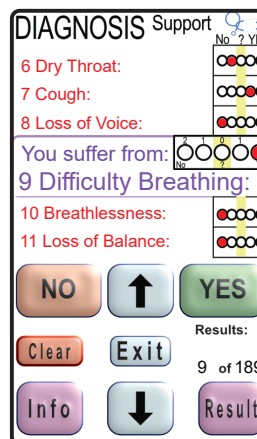

6 - Diagnose support

10 - Radionics distance healing

Treatments for Humans, Animals and Plants