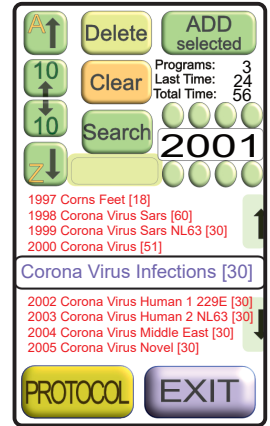

### 1 - Rife machine

Protocols for: Rife  
Radionics  
Animals  
Energy  
Shield  
Charm

Programs: 8143  
pre-programmed

Protocols: 1681  
pre-programmed

Comprehensive programs  
select and search function